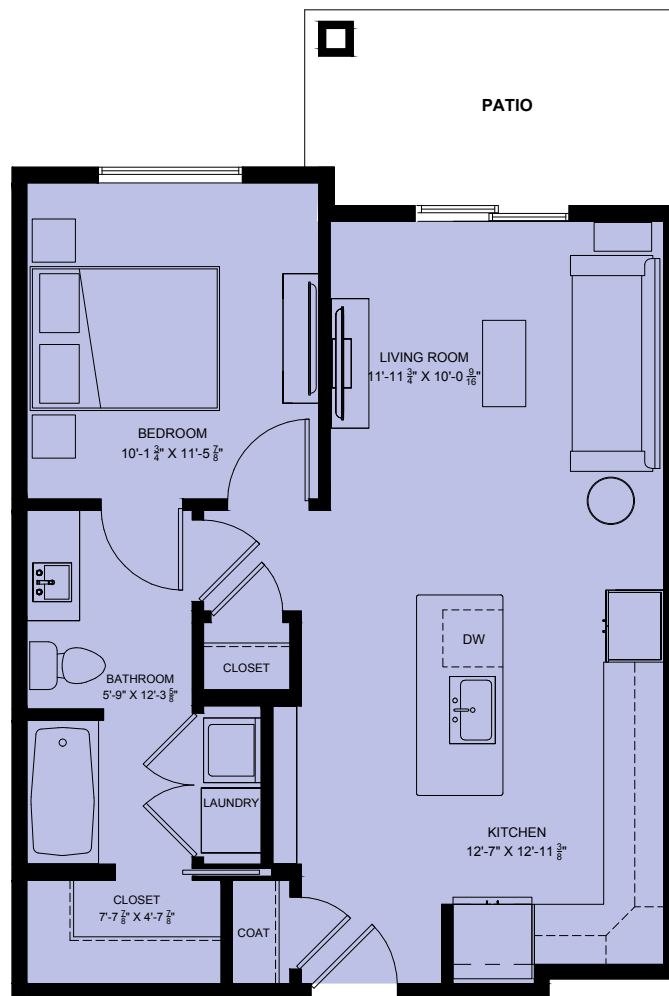

THE RESORT

at Rockwater

The Ryder Floor Plan

Unit A0 720 SQ FT