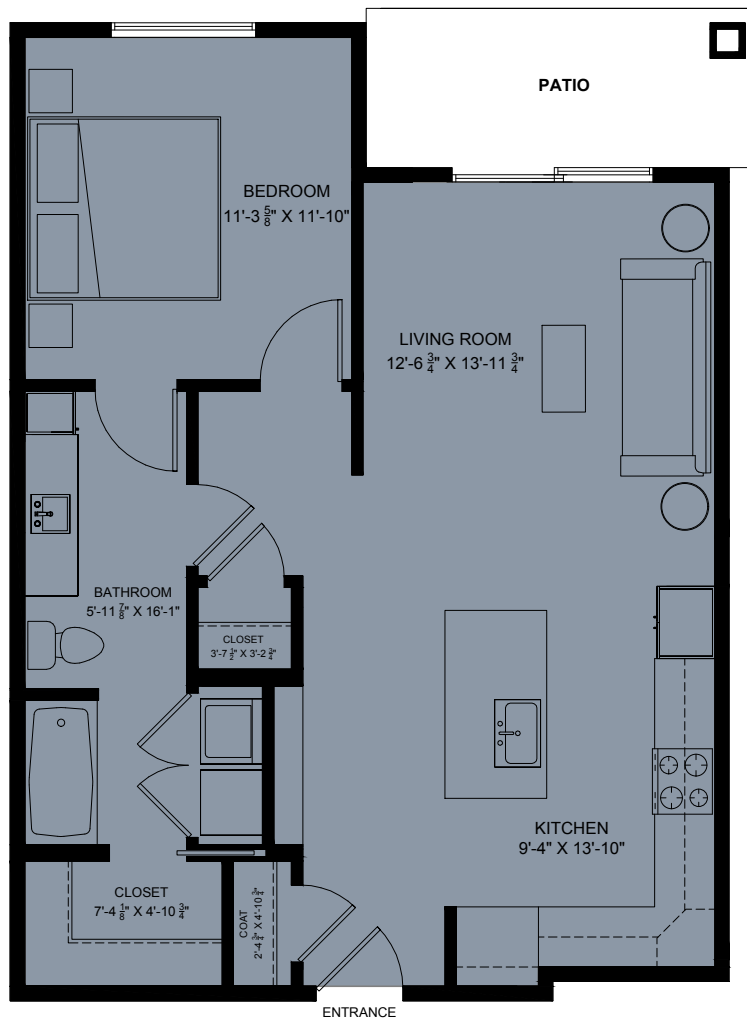

THE RESORT

at Rockwater

The Sophie Floor Plan

Unit A1 840 SQ FT